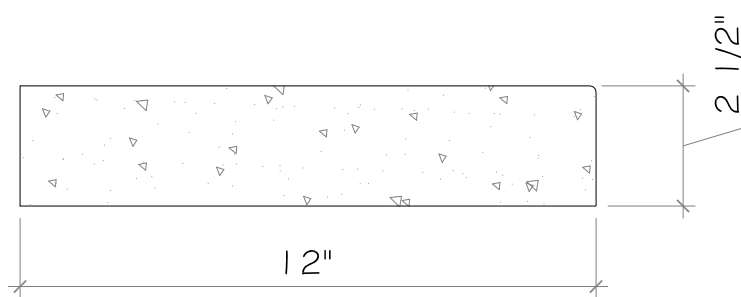

DATE:

03.03.21

REVISIONS:

POOL COPING

PC-510

SCALE: 3"=1'-0"

DRAWN BY:
CV

AVAILABLE IN 8", 10", 12", 14", 16" DEPTH.
ALL COPING IS 24" WIDE