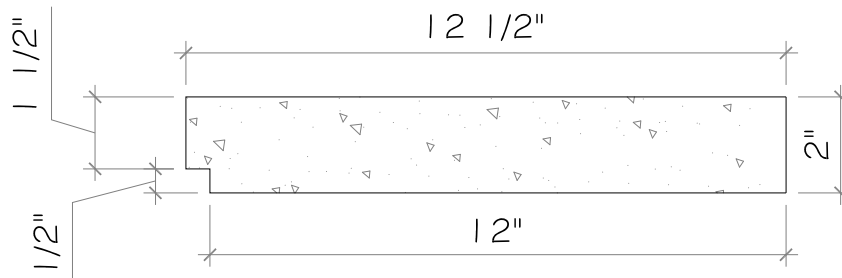

DATE:

03.03.21

REVISIONS:

POOL COPING

PC-410

SCALE: 3"=1'-0"

DRAWN BY:
CV

AVAILABLE IN 8", 10", 12", 14", 16" DEPTH.
ALL COPING IS 24" WIDE