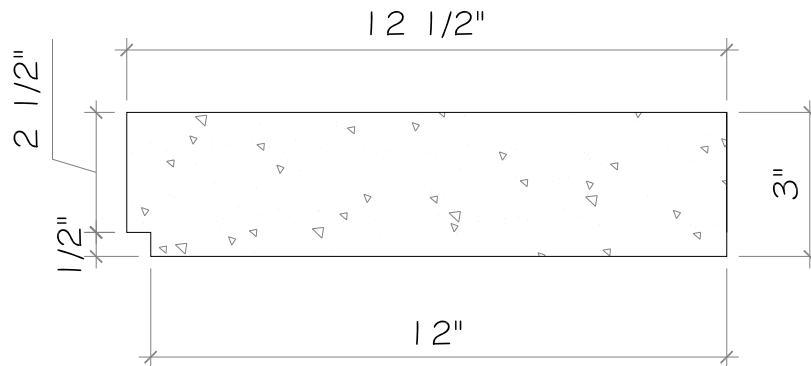

DATE:

03.03.21

REVISIONS:

POOL COPING

PC-400

SCALE: 3"=1'-0"

DRAWN BY:

CV

AVAILABLE IN 8", 10", 12", 14", 16" DEPTH.
ALL COPING IS 24" WIDE