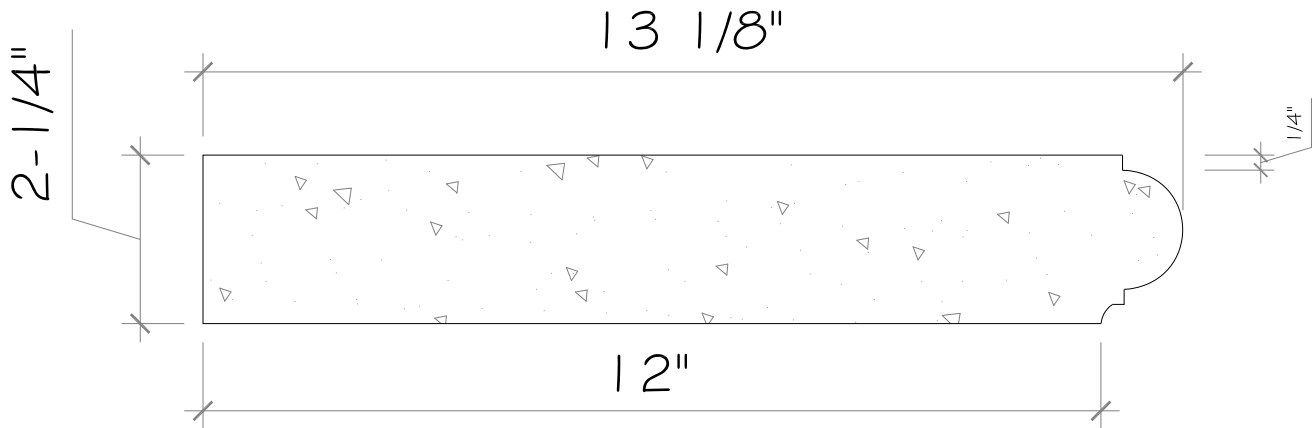

DATE:

03.03.21

REVISIONS:

POOL COPING

PC-330

SCALE: 3"=1'-0"

DRAWN BY:

CV

AVAILABLE IN 8", 10", 12", 14", 16" DEPTH.
ALL COPING IS 24" WIDE