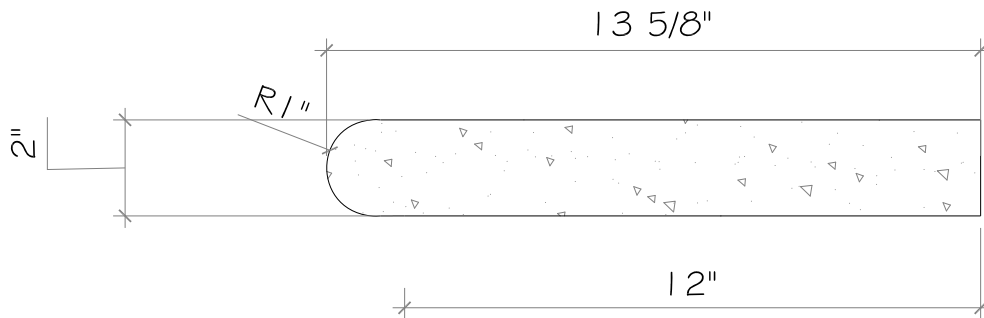

DATE:

03.03.21

REVISIONS:

POOL COPING

PC-320

SCALE: 3"=1'-0"

DRAWN BY:
CV

AVAILABLE IN 8", 10", 12", 14", 16" DEPTH.
ALL COPING IS 24" WIDE