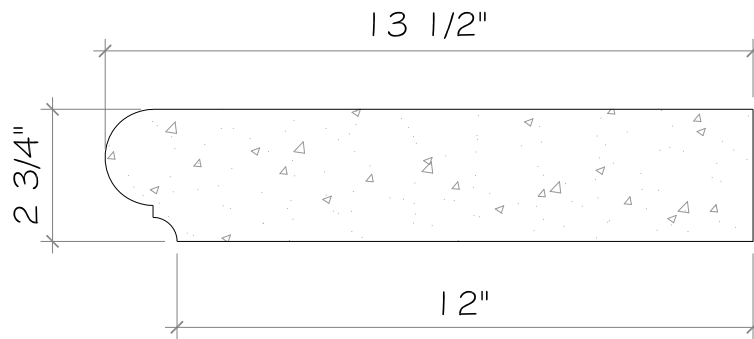

DATE:

03.03.21

REVISIONS:

POOL COPING

PC-310

SCALE: 3"=1'-0"

DRAWN BY:
CV

AVAILABLE IN 8", 10" 12", 14", 16" DEPTH.
ALL COPING IS 24" WIDE