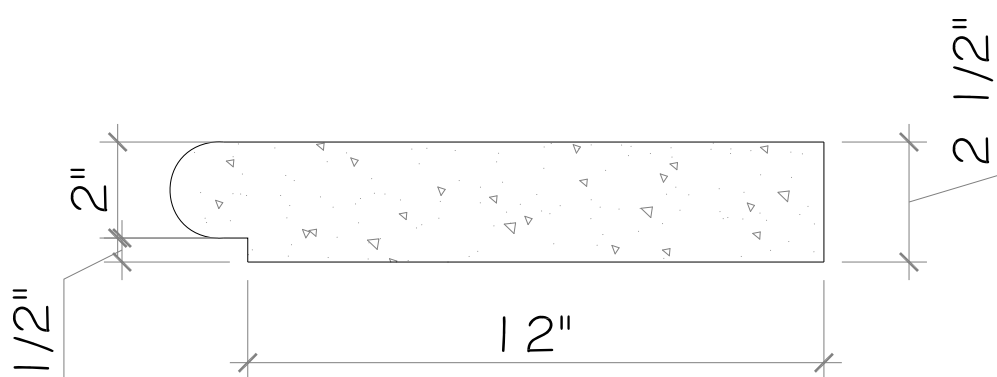

DATE:

03.03.21

REVISIONS:

POOL COPING

PC-300

SCALE: 3"=1'-0"

DRAWN BY:
CV

AVAILABLE IN 8", 10", 12", 14", 16" DEPTH.
ALL COPING IS 24" WIDE