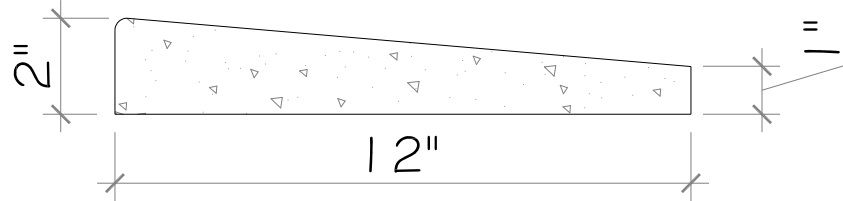

DATE:

03.03.21

REVISIONS:

POOL COPING

PC-200

SCALE: 3"=1'-0"

DRAWN BY:

CV

AVAILABLE IN 10", 12", 14", 16" DEPTH.
ALL COPING IS 24" WIDE