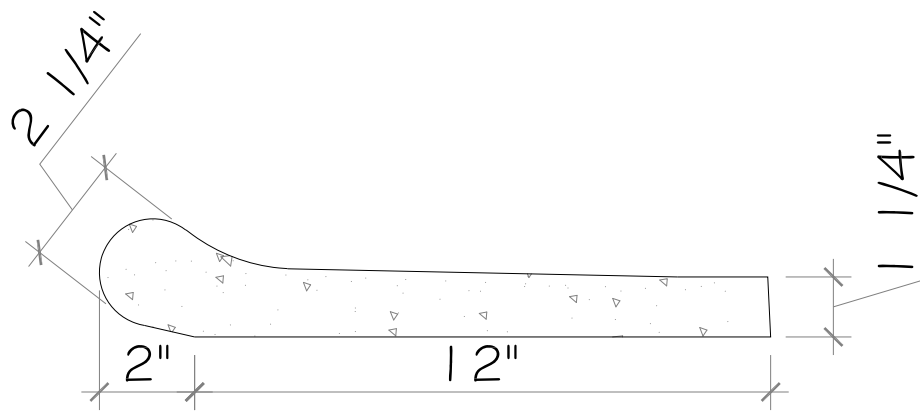

DATE:

03.03.21

REVISIONS:

POOL COPING

PC-100

SCALE: 3"=1'-0"

DRAWN BY:
CV

AVAILABLE IN 12", 14", 16" DEPTH.
ALL COPING IS 24" WIDE